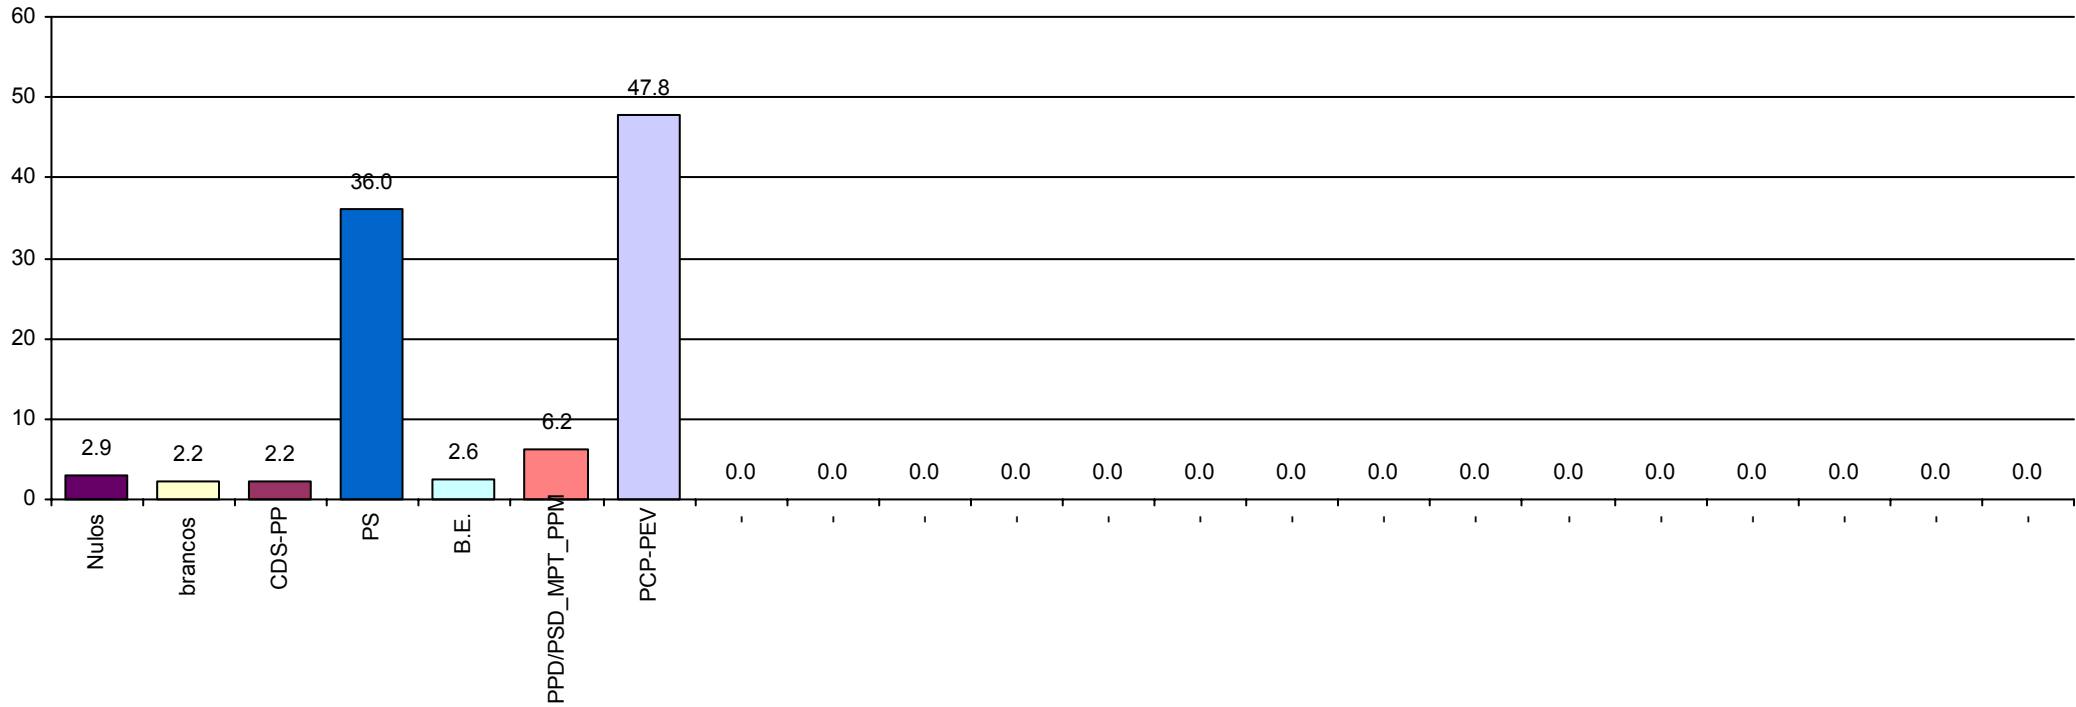

VOTOS em PERCENTAGEM

ABSTENÇÃO em PERCENTAGEM

Freguesia	Secção	Inscritos	Votantes	Abstenção	Nulos	Branco	CDS - Partido Popular	Partido Socialista	Bloco de Esquerda	"Loures Sabe Mudar"	CDU - Coligação Democrática Unitária																	
SANTO ANTÃO DO TOJAL	1	539	381	158	13	11	9	153	15	14	166	0	0	0	0	0	0	0	0	0	0	0	0	0	0	0	0	
		%	70.7	29.3	3.4	2.9	2.4	40.2	3.9	3.7	43.6	0.0	0.0	0.0	0.0	0.0	0.0	0.0	0.0	0.0	0.0	0.0	0.0	0.0	0.0	0.0	0.0	
	2	546	300	246	8	3	9	82	11	16	171	0	0	0	0	0	0	0	0	0	0	0	0	0	0	0	0	
		%	54.9	45.1	2.7	1.0	3.0	27.3	3.7	5.3	57.0	0.0	0.0	0.0	0.0	0.0	0.0	0.0	0.0	0.0	0.0	0.0	0.0	0.0	0.0	0.0	0.0	
	3	638	448	190	17	6	19	74	7	37	288	0	0	0	0	0	0	0	0	0	0	0	0	0	0	0	0	0
		%	70.2	29.8	3.8	1.3	4.2	16.5	1.6	8.3	64.3	0.0	0.0	0.0	0.0	0.0	0.0	0.0	0.0	0.0	0.0	0.0	0.0	0.0	0.0	0.0	0.0	0.0
	4	633	324	309	10	8	8	48	4	29	217	0	0	0	0	0	0	0	0	0	0	0	0	0	0	0	0	0
		%	51.2	48.8	3.1	2.5	2.5	14.8	1.2	9.0	67.0	0.0	0.0	0.0	0.0	0.0	0.0	0.0	0.0	0.0	0.0	0.0	0.0	0.0	0.0	0.0	0.0	0.0
	5	716	474	242	16	9	15	138	16	16	264	0	0	0	0	0	0	0	0	0	0	0	0	0	0	0	0	0
		%	66.2	33.8	3.4	1.9	3.2	29.1	3.4	3.4	55.7	0.0	0.0	0.0	0.0	0.0	0.0	0.0	0.0	0.0	0.0	0.0	0.0	0.0	0.0	0.0	0.0	0.0
6	402	275	127	5	4	8	53	7	14	184	0	0	0	0	0	0	0	0	0	0	0	0	0	0	0	0	0	
	%	68.4	31.6	1.8	1.5	2.9	19.3	2.5	5.1	66.9	0.0	0.0	0.0	0.0	0.0	0.0	0.0	0.0	0.0	0.0	0.0	0.0	0.0	0.0	0.0	0.0	0.0	
SÃO JULIÃO DO TOJAL	1	1000	693	307	23	17	4	377	11	59	202	0	0	0	0	0	0	0	0	0	0	0	0	0	0	0		
		%	69.3	30.7	3.3	2.5	0.6	54.4	1.6	8.5	29.1	0.0	0.0	0.0	0.0	0.0	0.0	0.0	0.0	0.0	0.0	0.0	0.0	0.0	0.0	0.0	0.0	
	2	558	276	282	4	11	4	141	12	22	82	0	0	0	0	0	0	0	0	0	0	0	0	0	0	0	0	
		%	49.5	50.5	1.4	4.0	1.4	51.1	4.3	8.0	29.7	0.0	0.0	0.0	0.0	0.0	0.0	0.0	0.0	0.0	0.0	0.0	0.0	0.0	0.0	0.0	0.0	
	3	1000	597	403	14	10	8	264	9	28	264	0	0	0	0	0	0	0	0	0	0	0	0	0	0	0	0	
		%	59.7	40.3	2.3	1.7	1.3	44.2	1.5	4.7	44.2	0.0	0.0	0.0	0.0	0.0	0.0	0.0	0.0	0.0	0.0	0.0	0.0	0.0	0.0	0.0	0.0	
	4	558	203	355	7	8	2	101	11	12	62	0	0	0	0	0	0	0	0	0	0	0	0	0	0	0	0	
		%	36.4	63.6	3.4	3.9	1.0	49.8	5.4	5.9	30.5	0.0	0.0	0.0	0.0	0.0	0.0	0.0	0.0	0.0	0.0	0.0	0.0	0.0	0.0	0.0	0.0	
	TOTAL		6590	3971	2619	117	87	86	1431	103	247	1900	0	0	0	0	0	0	0	0	0	0	0	0	0	0	0	
			%	60.3	39.7	2.9	2.2	2.2	36.0	2.6	6.2	47.8	0.0	0.0	0.0	0.0	0.0	0.0	0.0	0.0	0.0	0.0	0.0	0.0	0.0	0.0	0.0	