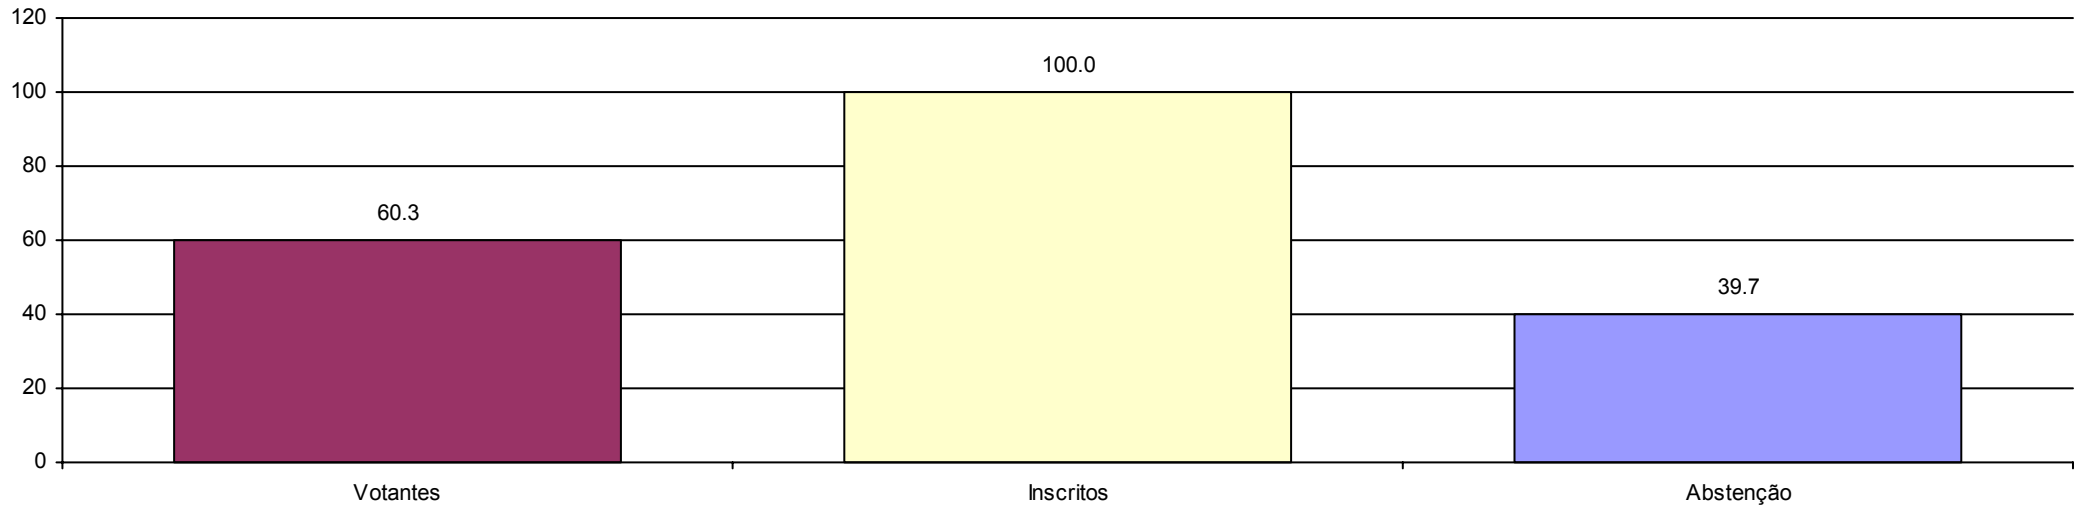

VOTOS em PERCENTAGEM

ABSTENÇÃO em PERCENTAGEM

Freguesia	Secção	Inscritos	Votantes	Abstenção	Nulos	Branco	CDS - Partido Popular	Partido Socialista	Bloco de Esquerda	"Loures Sabe Mudar"	CDU - Coligação Democrática Unitária																	
SANTO ANTÃO DO TOJAL	1	539	381	158	13	11	9	153	15	14	166	0	0	0	0	0	0	0	0	0	0	0	0	0	0	0	0	
		%	70.7	29.3	3.4	2.9	2.4	40.2	3.9	3.7	43.6	0.0	0.0	0.0	0.0	0.0	0.0	0.0	0.0	0.0	0.0	0.0	0.0	0.0	0.0	0.0	0.0	
	2	546	300	246	8	3	9	82	11	16	171	0	0	0	0	0	0	0	0	0	0	0	0	0	0	0	0	
		%	54.9	45.1	2.7	1.0	3.0	27.3	3.7	5.3	57.0	0.0	0.0	0.0	0.0	0.0	0.0	0.0	0.0	0.0	0.0	0.0	0.0	0.0	0.0	0.0	0.0	
	3	638	448	190	17	6	19	74	7	37	288	0	0	0	0	0	0	0	0	0	0	0	0	0	0	0	0	0
		%	70.2	29.8	3.8	1.3	4.2	16.5	1.6	8.3	64.3	0.0	0.0	0.0	0.0	0.0	0.0	0.0	0.0	0.0	0.0	0.0	0.0	0.0	0.0	0.0	0.0	0.0
	4	633	324	309	10	8	8	48	4	29	217	0	0	0	0	0	0	0	0	0	0	0	0	0	0	0	0	0
		%	51.2	48.8	3.1	2.5	2.5	14.8	1.2	9.0	67.0	0.0	0.0	0.0	0.0	0.0	0.0	0.0	0.0	0.0	0.0	0.0	0.0	0.0	0.0	0.0	0.0	0.0
	5	716	474	242	16	9	15	138	16	16	264	0	0	0	0	0	0	0	0	0	0	0	0	0	0	0	0	0
		%	66.2	33.8	3.4	1.9	3.2	29.1	3.4	3.4	55.7	0.0	0.0	0.0	0.0	0.0	0.0	0.0	0.0	0.0	0.0	0.0	0.0	0.0	0.0	0.0	0.0	0.0
6	402	275	127	5	4	8	53	7	14	184	0	0	0	0	0	0	0	0	0	0	0	0	0	0	0	0	0	
	%	68.4	31.6	1.8	1.5	2.9	19.3	2.5	5.1	66.9	0.0	0.0	0.0	0.0	0.0	0.0	0.0	0.0	0.0	0.0	0.0	0.0	0.0	0.0	0.0	0.0	0.0	
SÃO JULIÃO DO TOJAL	1	1000	693	307	23	17	4	377	11	59	202	0	0	0	0	0	0	0	0	0	0	0	0	0	0	0		
		%	69.3	30.7	3.3	2.5	0.6	54.4	1.6	8.5	29.1	0.0	0.0	0.0	0.0	0.0	0.0	0.0	0.0	0.0	0.0	0.0	0.0	0.0	0.0	0.0	0.0	
	2	558	276	282	4	11	4	141	12	22	82	0	0	0	0	0	0	0	0	0	0	0	0	0	0	0	0	
		%	49.5	50.5	1.4	4.0	1.4	51.1	4.3	8.0	29.7	0.0	0.0	0.0	0.0	0.0	0.0	0.0	0.0	0.0	0.0	0.0	0.0	0.0	0.0	0.0	0.0	
	3	1000	597	403	14	10	8	264	9	28	264	0	0	0	0	0	0	0	0	0	0	0	0	0	0	0	0	
		%	59.7	40.3	2.3	1.7	1.3	44.2	1.5	4.7	44.2	0.0	0.0	0.0	0.0	0.0	0.0	0.0	0.0	0.0	0.0	0.0	0.0	0.0	0.0	0.0	0.0	
	4	558	203	355	7	8	2	101	11	12	62	0	0	0	0	0	0	0	0	0	0	0	0	0	0	0	0	
		%	36.4	63.6	3.4	3.9	1.0	49.8	5.4	5.9	30.5	0.0	0.0	0.0	0.0	0.0	0.0	0.0	0.0	0.0	0.0	0.0	0.0	0.0	0.0	0.0	0.0	
	TOTAL		6590	3971	2619	117	87	86	1431	103	247	1900	0	0	0	0	0	0	0	0	0	0	0	0	0	0	0	
			%	60.3	39.7	2.9	2.2	2.2	36.0	2.6	6.2	47.8	0.0	0.0	0.0	0.0	0.0	0.0	0.0	0.0	0.0	0.0	0.0	0.0	0.0	0.0	0.0	